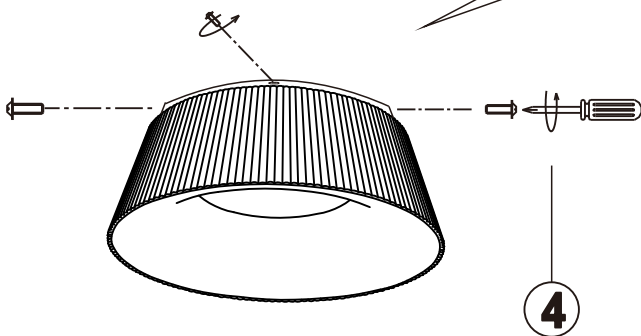

GLOBO
LIGHTING
www.globo-lighting.com

48801A-45

- memory function
- 4000K - 6000K LIGHT STEPS 3000K
- many light steps
- 3000K - 6000K
- night light
- colour fixing
- incl.
- dimmable
- many steps

ON
LM ↑
6000K

OFF
LM ↓
3000K

Night light → 3000K
6000K ← 4000K

CCT ↑ CCT ↓

Night light

Frequency Bandwidth	Maximal radiation transmitting power
2527MHz	3.12dBm

GLOBO Handels GmbH
Gewerbestr. 3
A-9184 Sankt Peter
AUSTRIA