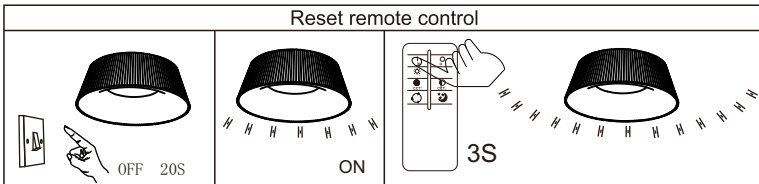

- memory function
- 4000K - 6000K LIGHT STEPS 3000K
- many light steps
- 3000K - 6000K
- night light
- colour fixing
- incl.
- dimmable
- many steps

ON
LM ↑
6000K

OFF
LM ↓
3000K

Night light → 3000K
6000K ← 4000K

CCT ↑ CCT ↓

Night light