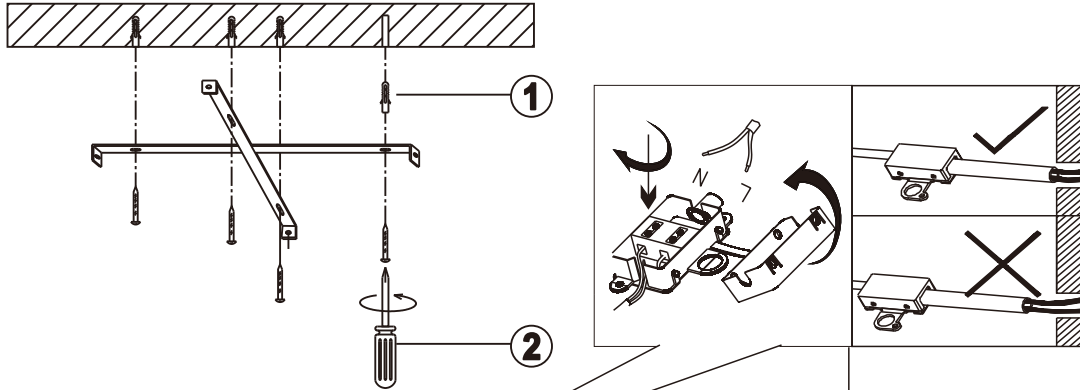

GLOBO
LIGHTING
www.globo-lighting.com

48801A-45

- memory function
- 4000K - 6000K LIGHT STEPS 3000K
- many light steps
- 3000K - 6000K
- night light
- colour fixing
- incl.
- dimmable
- many steps

ON
LM ↑
6000K