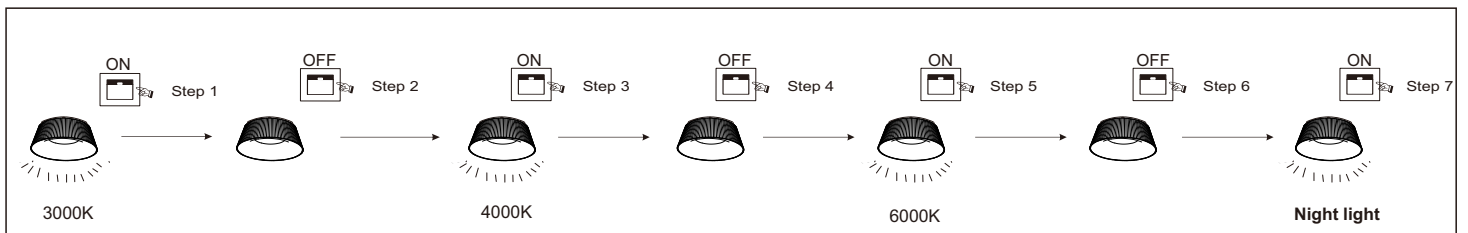

GLOBO
LIGHTING
www.globo-lighting.com

48801A-45

- memory function
- 4000K - 6000K LIGHT STEPS 3000K
- many light steps
- 3000K - 6000K
- night light
- colour fixing
- incl.
- dimmable
- many steps

ON
LM ↑
6000K

OFF
LM ↓
3000K

Night light → 3000K
6000K ← 4000K

CCT ↑ CCT ↓

Night light

Frequency Bandwidth	Maximal radiation transmitting power
2527MHz	3.12dBm

GLOBO Handels GmbH
Gewerbestr. 3
A-9184 Sankt Peter
AUSTRIA